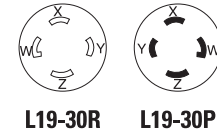

Hart lock complex environment locking devices

Product description

4-pole, 4-wire non-grounding
30A, 3ØY 277/480V/AC
NEMA L19-30

L2030RW

Hart lock 3ØY plugs & connectors

Rating A	V/AC	NEMA	Description	Cord diameter	Color	Plug catalog no.	Connector catalog no.		
30	277/ 480	L19-30	3ØY watertight	0.43-1.15" (10.9-29.2mm)	Y	□ L1930PW	□ L1930CW	•	•
			3ØY watertight	0.43-1.15" (10.9-29.2mm)	BK	□ L1930PWBK	□ L1930CWBK	•	•
			3ØY severe duty	0.63-1.16" (15.9-29.4mm)	Y & BK	□ L1930PY	□ L1930CY	•	•

Product description

4-pole, 4-wire non-grounding
30A, 3ØY 347/600V/AC
NEMA L20-30

Hart lock 3ØY plugs & connectors

Rating A	V/AC	NEMA	Description	Cord diameter	Color	Plug catalog no.	Connector catalog no.	
30	347/ 600	L20-30	3ØY watertight	0.43-1.15" (10.9-29.2mm)	Y	□ L2030PW	□ L2030CW	•
			3ØY watertight	0.43-1.15" (10.9-29.2mm)	BK	□ L2030PWBK	□ L2030CWBK	•
			3ØY severe duty	0.63-1.16" (15.9-29.4mm)	Y & BK	□ L2030PY	□ L2030CY	•

Hart lock 3ØY receptacles

Rating A	V/AC	NEMA	Description	Color	Single receptacle catalog no.		
30	347/ 600	L20-30	3ØY watertight	Y	□ L2030RW	•	•
			3ØY watertight	BK	□ L2030RWBK	•	•

Dimensional information:
D-34-35