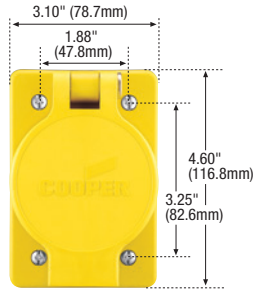

Hart lock complex environment locking devices

Product description

4-pole, 4-wire non-grounding
30A, 3ØY 277/480V/AC
NEMA L19-30

L2030RW

Hart lock 3ØY plugs & connectors

Rating A	V/AC	NEMA	Description	Cord diameter	Color	Plug catalog no.	Connector catalog no.		
30	277/ 480	L19-30	3ØY watertight	0.43-1.15" (10.9-29.2mm)	Y	□ L1930PW	□ L1930CW	•	•
			3ØY watertight	0.43-1.15" (10.9-29.2mm)	BK	□ L1930PWBK	□ L1930CWBK	•	•
			3ØY severe duty	0.63-1.16" (15.9-29.4mm)	Y & BK	□ L1930PY	□ L1930CY	•	•

Hart lock 3ØY receptacles

Rating A	V/AC	NEMA	Description	Color	Single receptacle catalog no.		
30	277/ 480	L19-30	3ØY watertight	Y	□ L1930RW	•	•
			3ØY watertight	BK	□ L1930RWBK	•	•

Hart lock complex environment locking devices

Product description

4-pole, 4-wire non-grounding
30A, 3ØY 347/600V/AC
NEMA L20-30

Hart lock 3ØY plugs & connectors

Rating A	V/AC	NEMA	Description	Cord diameter	Color	Plug catalog no.	Connector catalog no.	
30	347/ 600	L20-30	3ØY watertight	0.43-1.15" (10.9-29.2mm)	Y	□ L2030PW	□ L2030CW	•
			3ØY watertight	0.43-1.15" (10.9-29.2mm)	BK	□ L2030PWBK	□ L2030CWBK	•
			3ØY severe duty	0.63-1.16" (15.9-29.4mm)	Y & BK	□ L2030PY	□ L2030CY	•

Hart lock 3ØY receptacles

Rating A	V/AC	NEMA	Description	Color	Single receptacle catalog no.		
30	347/ 600	L20-30	3ØY watertight	Y	□ L2030RW	•	•
			3ØY watertight	BK	□ L2030RWBK	•	•

Dimensional information:
D-34-35