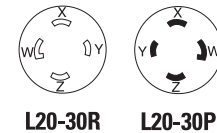

Hart lock complex environment locking devices

Product description

4-pole, 4-wire non-grounding
30A, 3ØY 277/480V/AC
NEMA L19-30

L2030RW

Hart lock 3ØY plugs & connectors

Rating A	V/AC	NEMA	Description	Cord diameter	Color	Plug catalog no.	Connector catalog no.		
30	277/ 480	L19-30	3ØY watertight	0.43-1.15" (10.9-29.2mm)	Y	□ L1930PW	□ L1930CW	•	•
			3ØY watertight	0.43-1.15" (10.9-29.2mm)	BK	□ L1930PWBK	□ L1930CWBK	•	•
			3ØY severe duty	0.63-1.16" (15.9-29.4mm)	Y & BK	□ L1930PY	□ L1930CY	•	•

Hart lock 3ØY receptacles

Rating A	V/AC	NEMA	Description	Color	Single receptacle catalog no.		
30	277/ 480	L19-30	3ØY watertight	Y	□ L1930RW	•	•
			3ØY watertight	BK	□ L1930RWBK	•	•

Hart lock complex environment locking devices

Product description

4-pole, 4-wire non-grounding
30A, 3ØY 347/600V/AC
NEMA L20-30

Hart lock 3ØY plugs & connectors

Rating A	V/AC	NEMA	Description	Cord diameter	Color	Plug catalog no.	Connector catalog no.	
30	347/ 600	L20-30	3ØY watertight	0.43-1.15" (10.9-29.2mm)	Y	□ L2030PW	□ L2030CW	•
			3ØY watertight	0.43-1.15" (10.9-29.2mm)	BK	□ L2030PWBK	□ L2030CWBK	•
			3ØY severe duty	0.63-1.16" (15.9-29.4mm)	Y & BK	□ L2030PY	□ L2030CY	•

Hart lock 3ØY receptacles

Rating A	V/AC	NEMA	Description	Color	Single receptacle catalog no.		
30	347/ 600	L20-30	3ØY watertight	Y	□ L2030RW	•	•
			3ØY watertight	BK	□ L2030RWBK	•	•

Dimensional information:
D-34-35